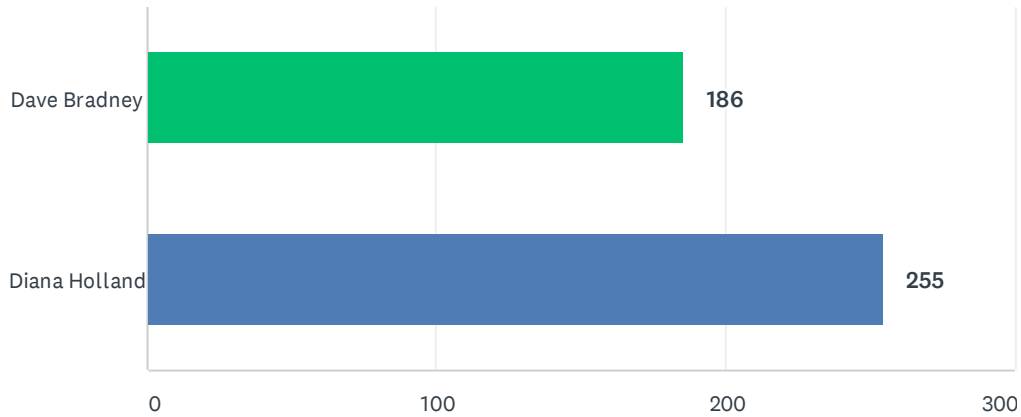

Q1 Choose your preferred candidate for Party Treasurer by clicking in the circle by one candidate's name. When you have chosen, click the NEXT button to save your choice and move on to the next voting page. You can come back and change your vote later if you haven't yet clicked DONE.

Answered: 441 Skipped: 26

Q2 Choose your preferred candidate for the Disabled Members' Representative on the Labour Party NEC by clicking in the circle by one candidate's name in the list below. When you have chosen, click the NEXT button to save your choice and move on to the next voting page.

Answered: 416 Skipped: 51

Q3 Choose up to 9 candidates from the list below by clicking in the box next to each one's name. You are voting for your preferred candidates for Labour International's nominations for the 9 CLP Representative positions on the NEC. You will not be able to choose more than 9.