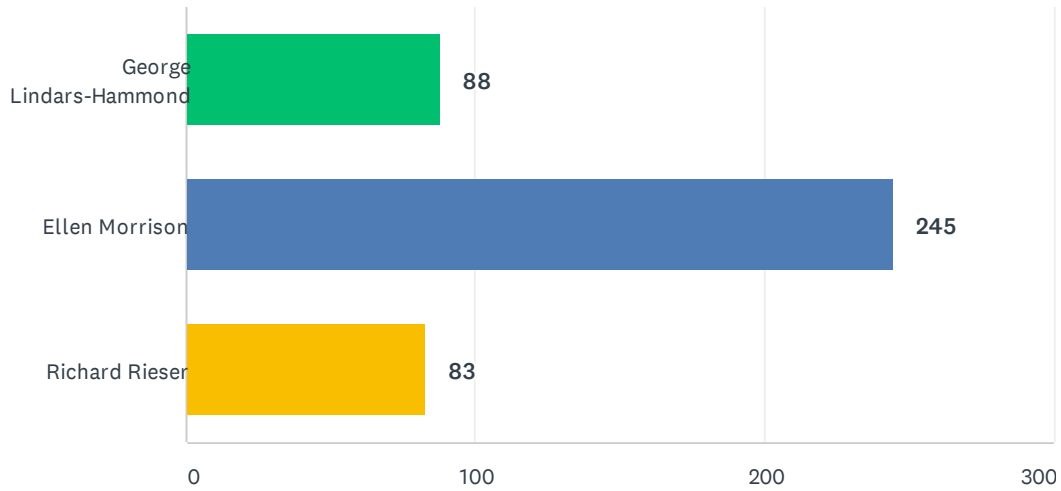

Q2 Choose your preferred candidate for the Disabled Members' Representative on the Labour Party NEC by clicking in the circle by one candidate's name in the list below. When you have chosen, click the NEXT button to save your choice and move on to the next voting page.

Answered: 416 Skipped: 51